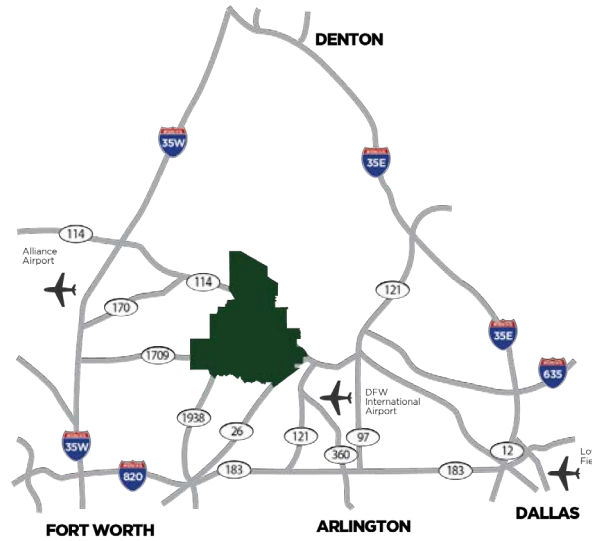

# Stay in Southlake

*Make every moment luxurious by staying in one of our world-class hotels.*

Located less than 10 miles from the DFW Airport, Southlake offers unparalleled comfort, perfectly situated to provide easy access for a weekend getaway, staycation, and family vacations.

# Where's Southlake?

Southlake is conveniently located in proximity to three major airports in the DFW area.

## Directions to Southlake

### From Dallas

From I-35, go North approximately 4 miles. Take SH 183W approximately 2.6 miles to SH 114/Northwest Hwy exit. Go West on SH 114W approximately 15 miles to Southlake.